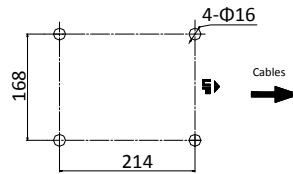

DS-1691ZJ-X Dimensions