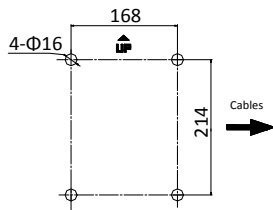

Dimensions of Bracket

DS-1690ZJ-X Dimensions